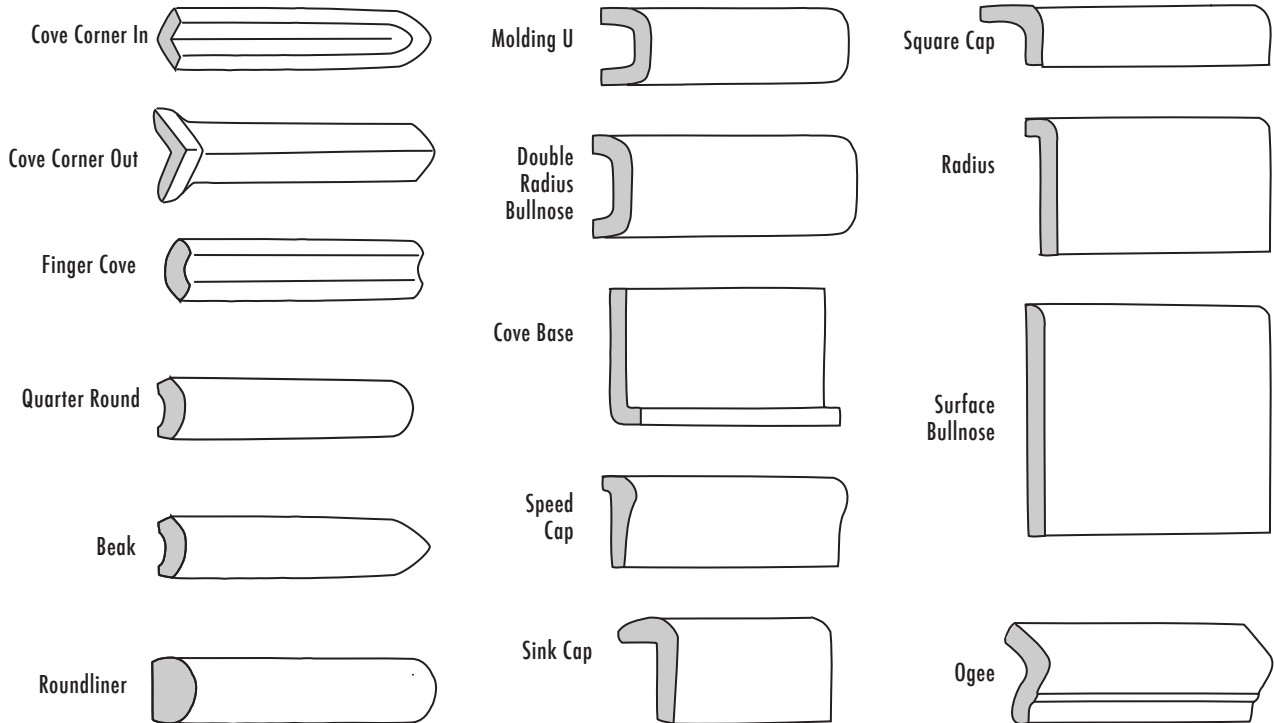

BASIC TRIM AND FIELD GUIDE

Field

Triangle
2, 3, 4, 6 inch

Hexagon
3, 4, 6 inch

Octagon
4, 6, 10*, 12* inch

Trim

* This size not available in Vitrail