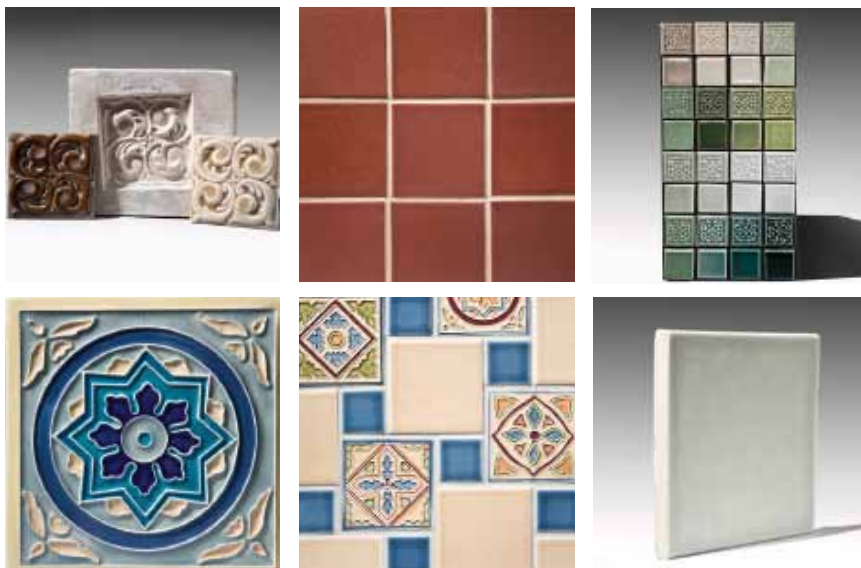

VITRAIL SERIES HANDMADE TILE

HANDMADE TILE WITH CRACKLED GLAZE FINISHES

The Vitrail Series features over 112 glaze colors and is a handmade square edged tile produced on a white ceramic tile body. The high crackle semi-transparent glazes of the Vitrail series have a depth and richness that is reminiscent of centuries old European stained glass. The Vitrail series tile is extremely hard and durable, and is suitable for wall, floor and kitchen/bath counter use.

- Distinctive white ceramic tile with crackled glaze finishes and square edging
- Highly diverse line offering hundreds of sizes, shapes and glaze finishes
- Huge selection of unique matching decorative tiles and trims
- Recommended for all residential and light commercial applications
- Designed and made in California

FIELD

1x1, 1x2, 2x2, 2x4, 2x6,
2x8, 3x6, 3x12, 4x4, 4x8,
4x12, 6x6, 6x12, 8x8, 12x12
Variety of triangles,
hexagons, octagons,
rhomboids and others

TRIM

Surface Bullnose
Cove Base
Quarter-Round
Moldings
Many others all available
with corners

DECORATIVES

Huge variety of unique
Raised, Relief and Cuerda
Seca Decorative Tiles

Designed and Made in California